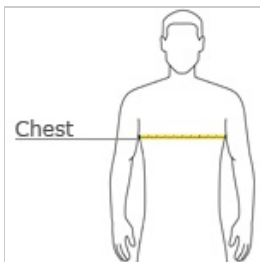

BELLA+CANVAS. BELLA+CANVAS® Unisex Triblend Short Sleeve V-Neck Te. BC3415

- Retail fit
- Tear-away label
- Side seamed
- 3.8-ounce, 50/25/25 poly/Airlume combed and ring spun cotton/rayon, 40 singles
- Black Heather Triblend: 70/15/15 Airlume combed and ring spun cotton/poly/rayon

CARE INSTRUCTIONS

Machine wash warm, inside out, with like colors. Only non-chlorine bleach. Tumble dry low. Medium iron. Do not iron decoration. Do not dry clean.

front

back

HOW TO MEASURE

CHEST

With arms down at sides, measure around the upper body, under arms and over the fullest part of the chest.

SIZE CHART

	XS	S	M	L	XL	2XL
Chest	31-34	34-37	38-41	42-45	46-49	50-53

COLOR INFORMATION

Blue Triblend
PMS 149UP

Charcoal-Black
Triblend
PMS Black 7CP

Grey Triblend
PMS 416CP

Maroon Triblend
PMS 209U

Navy Triblend
PMS 289U