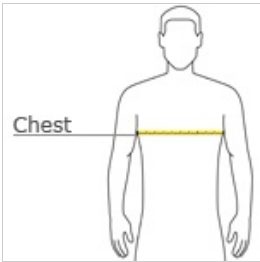

**

CARE INSTRUCTIONS

Machine wash warm, inside out, with like colors.
 Only non-chlorine bleach. Tumble dry low.
 Medium iron. Do not iron decoration. Do not dry clean.

front

back

HOW TO MEASURE

CHEST

With arms down at sides, measure around the upper body, under arms and over the fullest part of the chest.

SIZE CHART

	XS	S	M	L	XL	2XL
Chest	31-34	34-37	38-41	42-45	46-49	50-53

COLOR INFORMATION

Blue Triblend

Charcoal-Black Triblend

Grey Triblend

Maroon Triblend

Navy Triblend