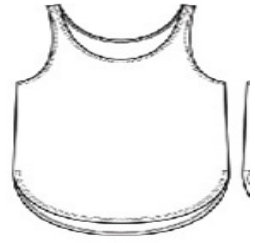

BC8802

**

CARE INSTRUCTIONS

Machine wash warm, inside out, with like colors.
Only non-cholorine bleach. Tumble dry low.
Medium iron. Do not iron decoration. Do not dry clean.

front

back

HOW TO MEASURE

BUST

With arms down at sides, measure around the upper body, under arms and around the fullest part of the bust.

SIZE CHART

	S	M	L	XL
Size	6-8	8-10	10-12	14-18
Chest	32-33 1/2	33 1/2- 35 1/2	35 1/2- 37 1/2	37 1/2- 39 1/2