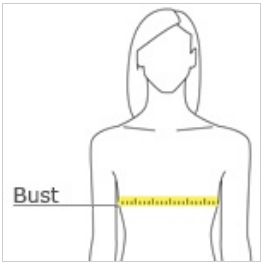

BC8802

**

CARE INSTRUCTIONS

Machine wash warm, inside out, with like colors.
Only non-cholorine bleach. Tumble dry low.
Medium iron. Do not iron decoration. Do not dry clean.

front

back

HOW TO MEASURE

BUST

With arms down at sides, measure around the upper body, under arms and around the fullest part of the bust.

SIZE CHART

	S	M	L	XL
Size	6-8	8-10	10-12	14-18
Chest	32-33 1/2	33 1/2- 35 1/2	35 1/2- 37 1/2	37 1/2- 39 1/2