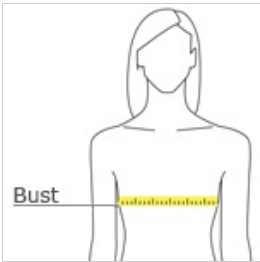

**

CARE INSTRUCTIONS

Machine wash warm, inside out, with like colors.
Only non-chlorine bleach. Tumble dry low.
Medium iron. Do not iron decoration. Do not dry clean.

front

back

HOW TO MEASURE

BUST

With arms down at sides, measure around the upper body, under arms and around the fullest part of the bust.

SIZE CHART

	S	M	L	XL
Size	6-8	8-10	10-12	14-18
Chest	32-33 1/2	33 1/2- 35 1/2	35 1/2- 37 1/2	37 1/2- 39 1/2

COLOR INFORMATION

Asphalt Slub	Athletic Heather Black	Black Heather	Black Marble	Charcoal Black Slub	Dark Grey Heather	Denim Slub	Dusty Blue	Forest Marble	Heather Deep Teal	
Heather Dust	Heather Navy	Heather Olive	Heather Stone	Maroon	Mauve	Mauve Marble	Mauve Slub	Midnight	Military Green	Mint
Natural Slub	Olive Slub	Peach	Peach Slub	Red	Solid Black Slub	Stone Marble	Storm	Sunset	Teal	True Royal
True Royal Marble	White	White Marble	White Slub							