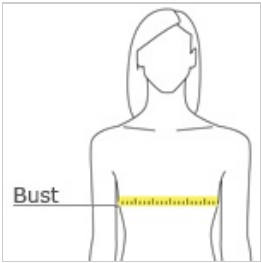

With superfine rib, this tank is ideal for casual comfort.

- 4.7-ounce, 100% ring spun combed cotton, 40 singles

CARE INSTRUCTIONS

Machine wash cold. Tumble dry low. Do not bleach. Cool iron when necessary.

front

back

HOW TO MEASURE

BUST

With arms down at sides, measure around the upper body, under arms and around the fullest part of the bust.

SIZE CHART

	XS	S	M	L	XL	XXL	3XL	4XL
Size	0/2	4/6	8/10	12/14	16/18	20/22	22/24	24/26
Bust	32-34	35-36	37-38	39-41	42-44	45-47	48-50	51-53