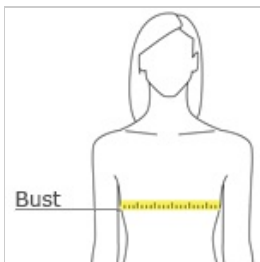

Juniors Core Fleece Wide Neck Pullover DT293

Soon to be your go-to favorite, this pullover has a drop shoulder for comfortable style.

- 8.3-ounce, 60/40 cotton/poly fleece
- Self-fabric drawcord hem

CARE INSTRUCTIONS

Machine wash cold. Tumble dry low. Cool iron if necessary. Non-chlorine bleach.

front

back

HOW TO MEASURE

BUST

With arms down at sides, measure around the upper body, under arms and around the fullest part of the bust.

SIZE CHART

	XS	S	M	L	XL	XXL	3XL	4XL
Size	0/1	3/5	7/9	11/13	15/17	19/21	21/23	23/25
Bust	30-31	32-33	34-35	36-37	38-40	41-43	44-46	47-49

COLOR INFORMATION

Athletic Heather
PMS HEATHERED

Black

PMS NTR BLACK

Dark Fuchsia