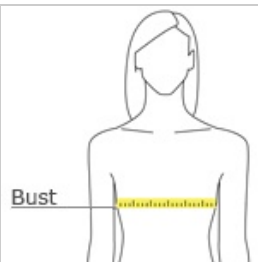

Juniors The Concert Fleece™ Crew. DT821

Look your best for any gig in this colorful crew.

- 7.8-ounce, 50/50 cotton/poly fleece
- Tear-away tag
- Rib knit cuffs and hem

CARE INSTRUCTIONS

Machine wash cold. Tumble dry low. Cool iron if necessary. Non-chlorine bleach.

front

back

HOW TO MEASURE

BUST

With arms down at sides, measure around the upper body, under arms and around the fullest part of the bust.

SIZE CHART

	XS	S	M	L	XL	XXL	3XL	4XL
Size	0/1	3/5	7/9	11/13	15/17	19/21	21/23	23/25
Bust	30-31	32-33	34-35	36-37	38-40	41-43	44-46	47-49