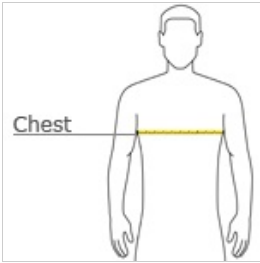

- 3.2-ounce, 100% polyester mesh with PosiCharge technology
- White mesh reverse with colored piping
- Rib knit neck
- Double-layer construction with open, individually hemmed layers for easy decoration

front

back

HOW TO MEASURE

CHEST

With arms down at sides, measure around the upper body, under arms and over the fullest part of the chest.

SIZE CHART

	XS	S	M	L	XL
Size	4	6/8	10/12	14/16	18/20
Chest	25-26	26-28	28-30	30-32	32-35