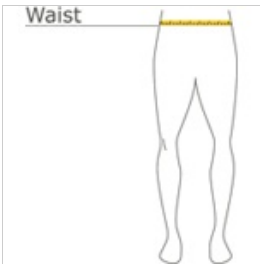

**SPORT-TEK**

**Sport-Tek® Youth PosiCharge® Mesh Reversible Spliced Short. YT565**

A roomy reversible, moisture-wicking short that does double duty with spliced piping details. PosiCharge technology offers superior bleed resistance.

- 3.2-ounce, 100% polyester mesh with PosiCharge technology
- White mesh reverse with colored piping
- Double-layer construction with open, individually hemmed layers for easy decoration
- Elastic waistband
- No drawcord
- 9-inch inseam

front

back

**HOW TO MEASURE**

**WAIST**

Measure waist at the height pants are normally worn, and keep tape comfortably loose.

**SIZE CHART**

	XS	S	M	L	XL
Size	4	6/8	10/12	14/16	18/20
Waist	24-26	26-28	28-30	30-32	32-34